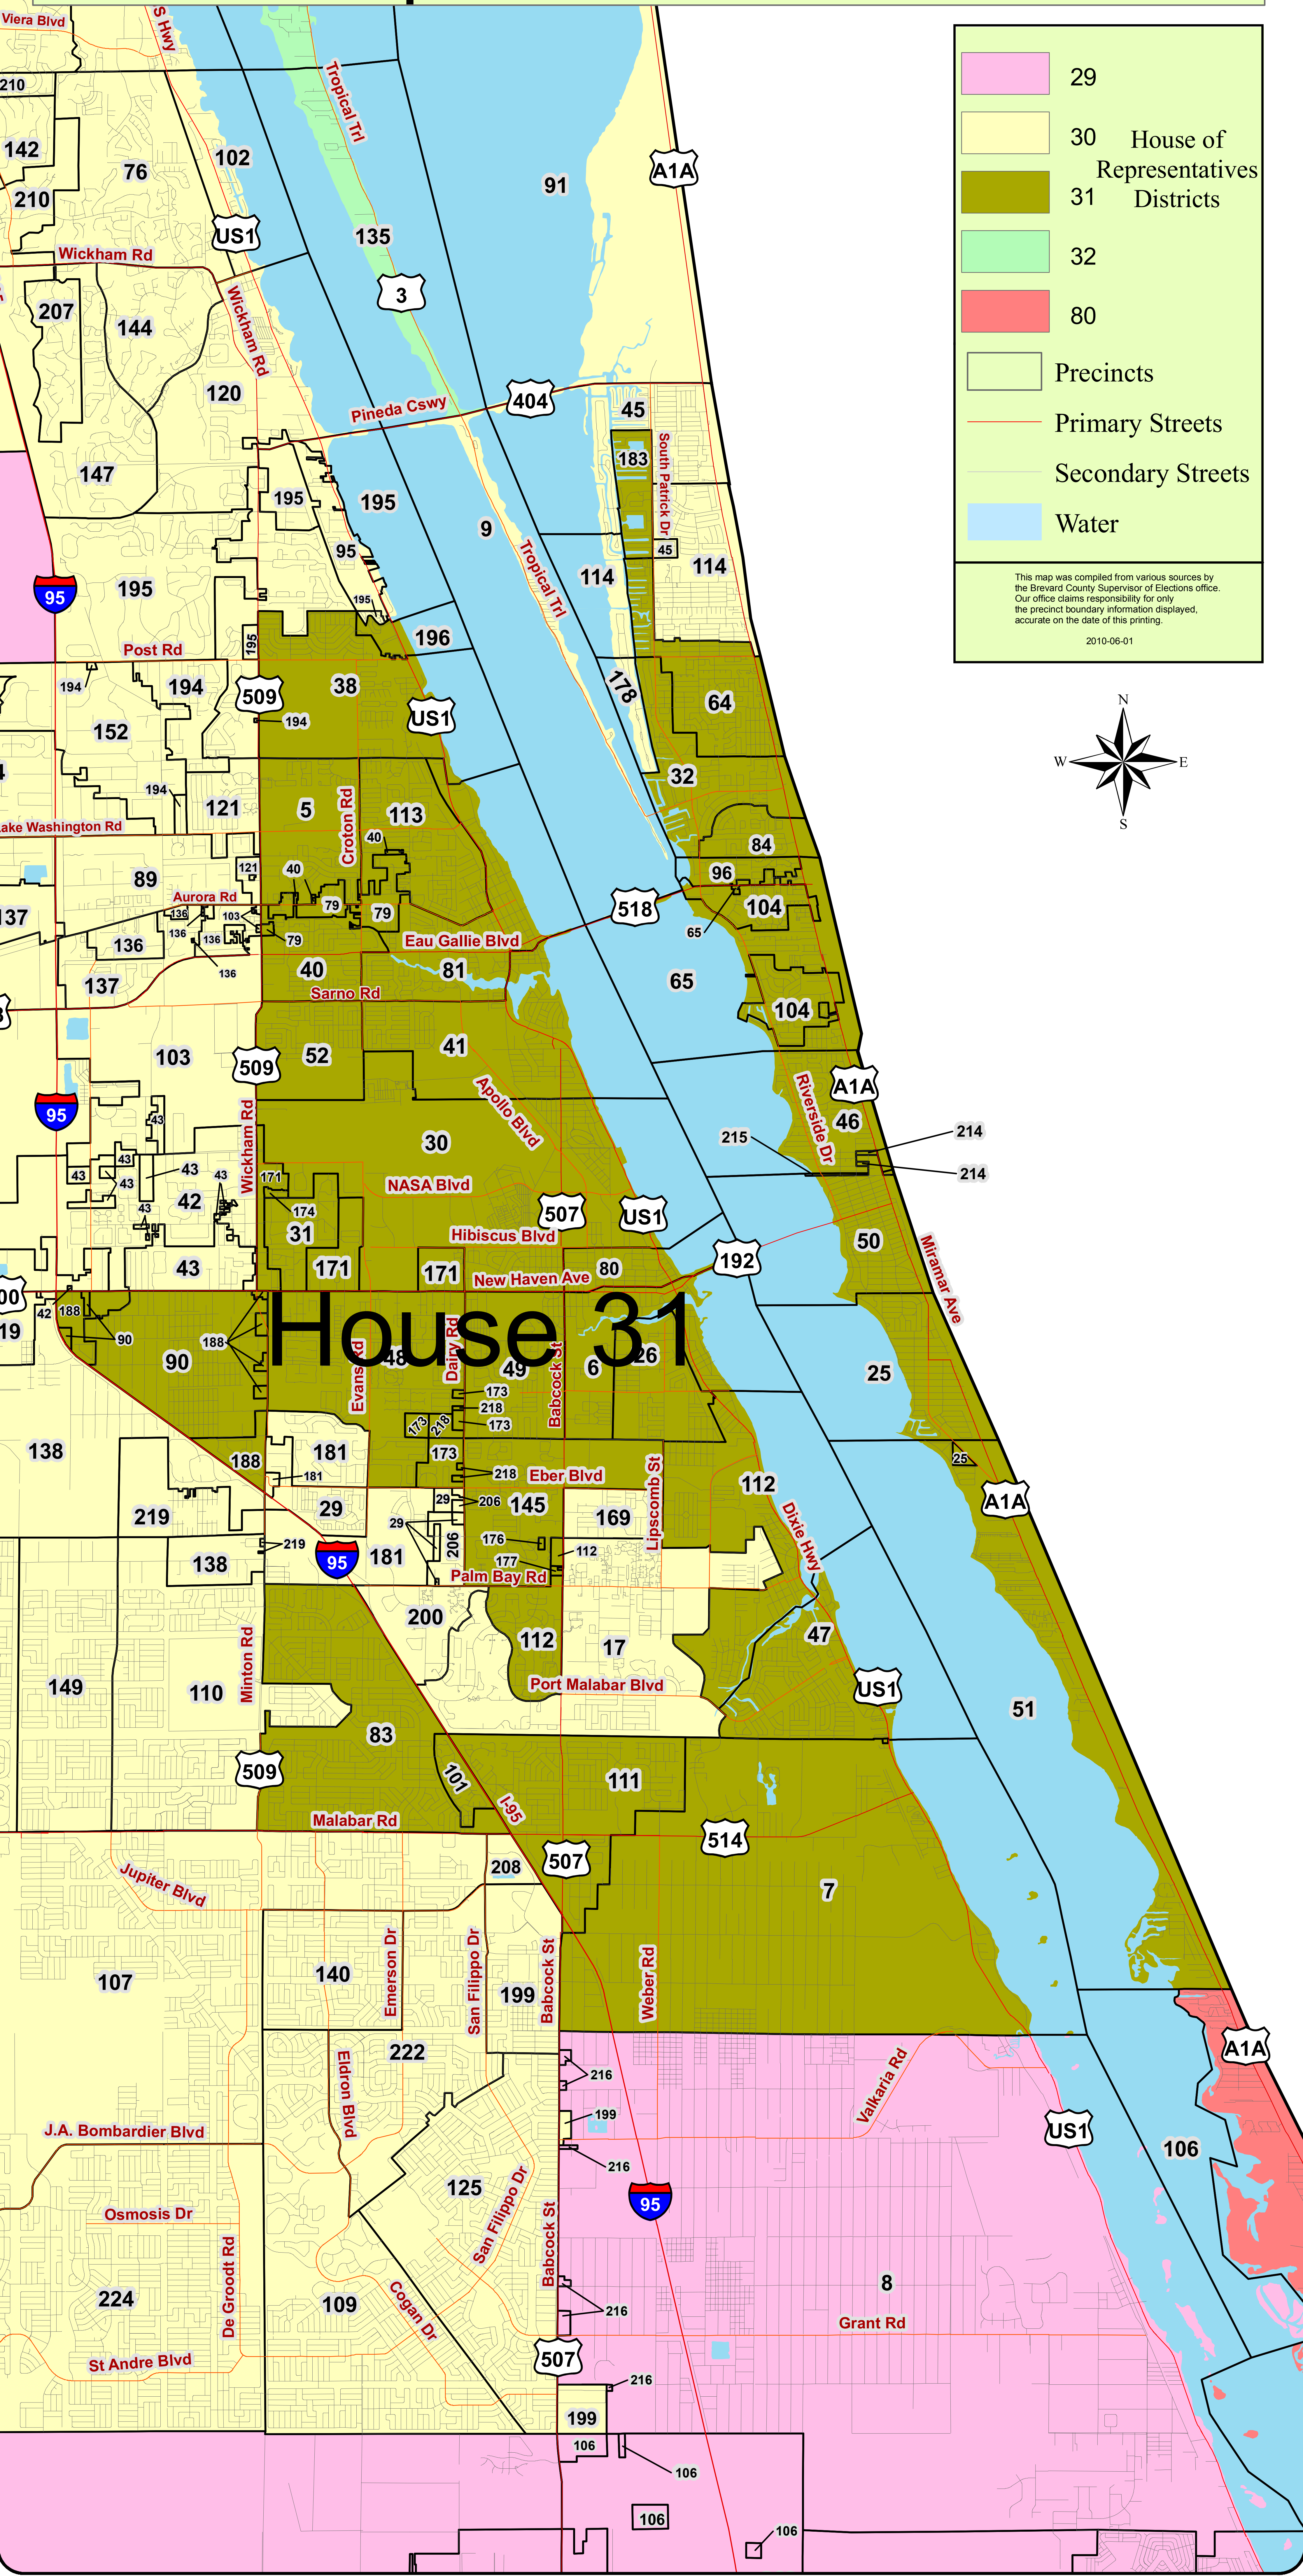

Brevard County Elections

FL House of Representatives Districts and Precincts

	29
	30 House of Representatives Districts
	31 Districts
	32
	80
	Precincts
	Primary Streets
	Secondary Streets
	Water

This map was compiled from various sources by the Brevard County Supervisor of Elections office. Our office claims responsibility for only the precinct boundary information displayed, accurate on the date of this printing.

2010-06-01

House 31