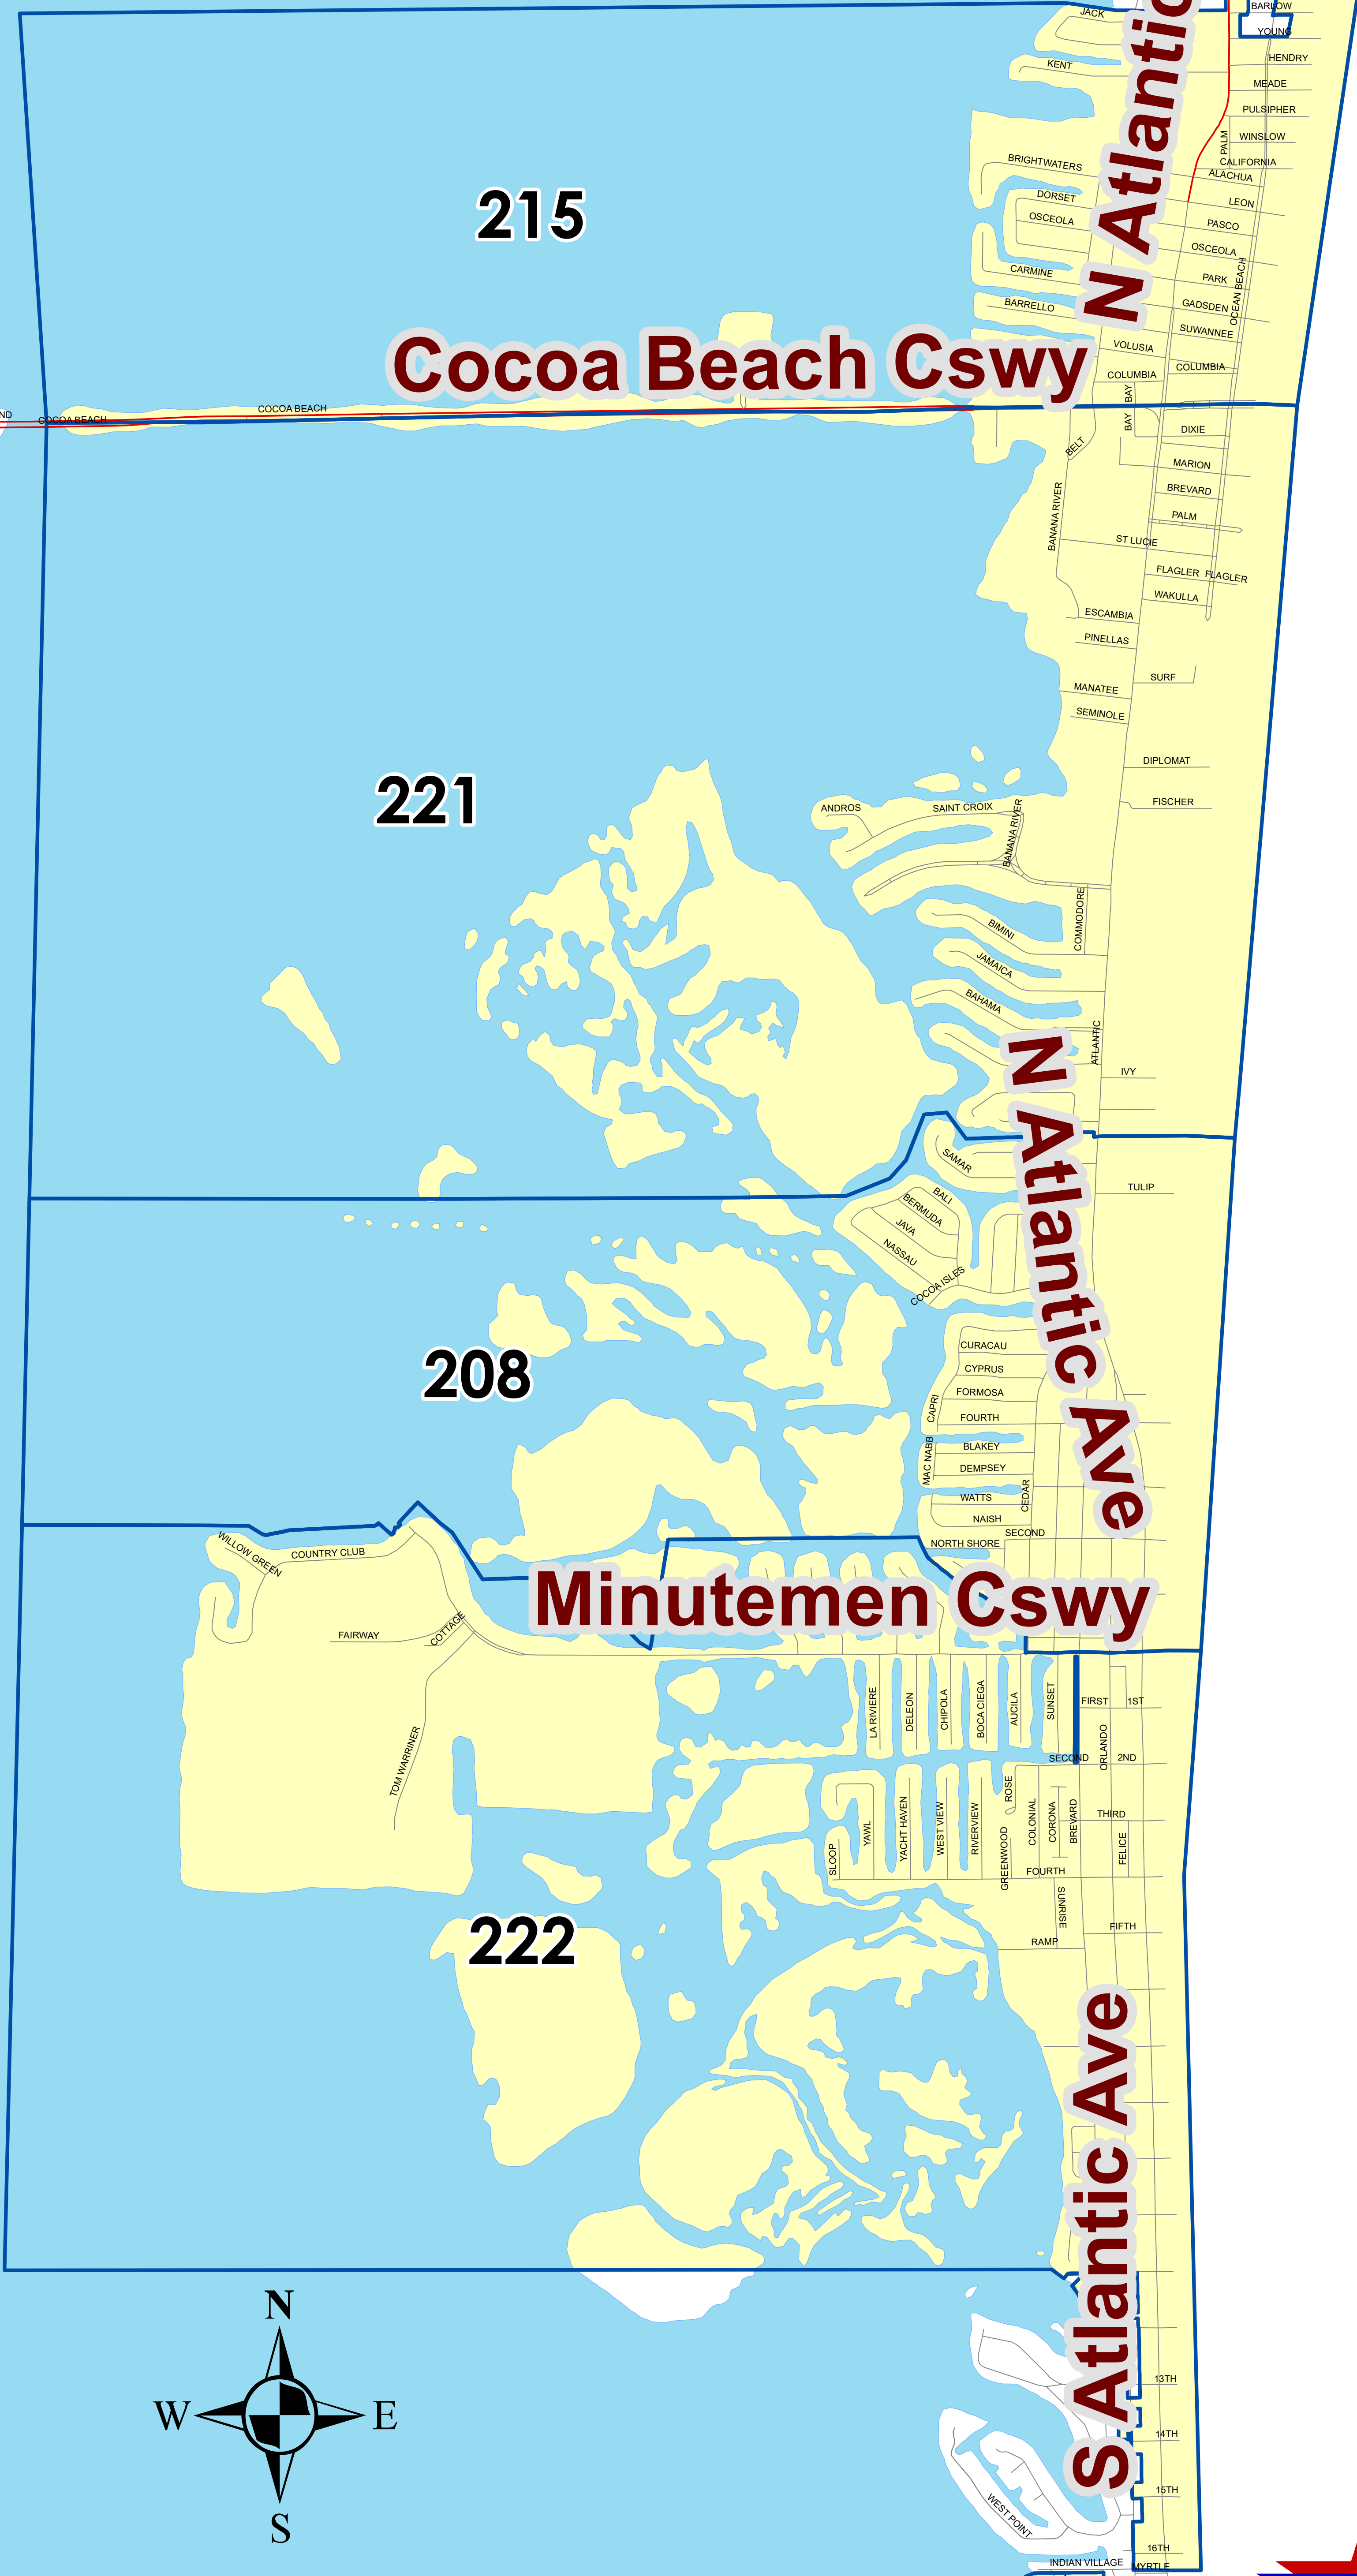

City of Cocoa Beach

Sykes Creek Pkwy

Merritt Island Cswy

Cocoa Beach Cswy

N Atlantic Ave

N Atlantic Ave

Minutemen Cswy

S Atlantic Ave

S Tropical Trl
S Courtenay Pkwy

— Primary Roads
— Secondary Roads
■ Cocoa Beach

This map was compiled from various sources by the Brevard County Supervisor of Elections office. Our office claims responsibility for only the precinct boundary information displayed, accurate on the date of this printing.

4/29/2020

222