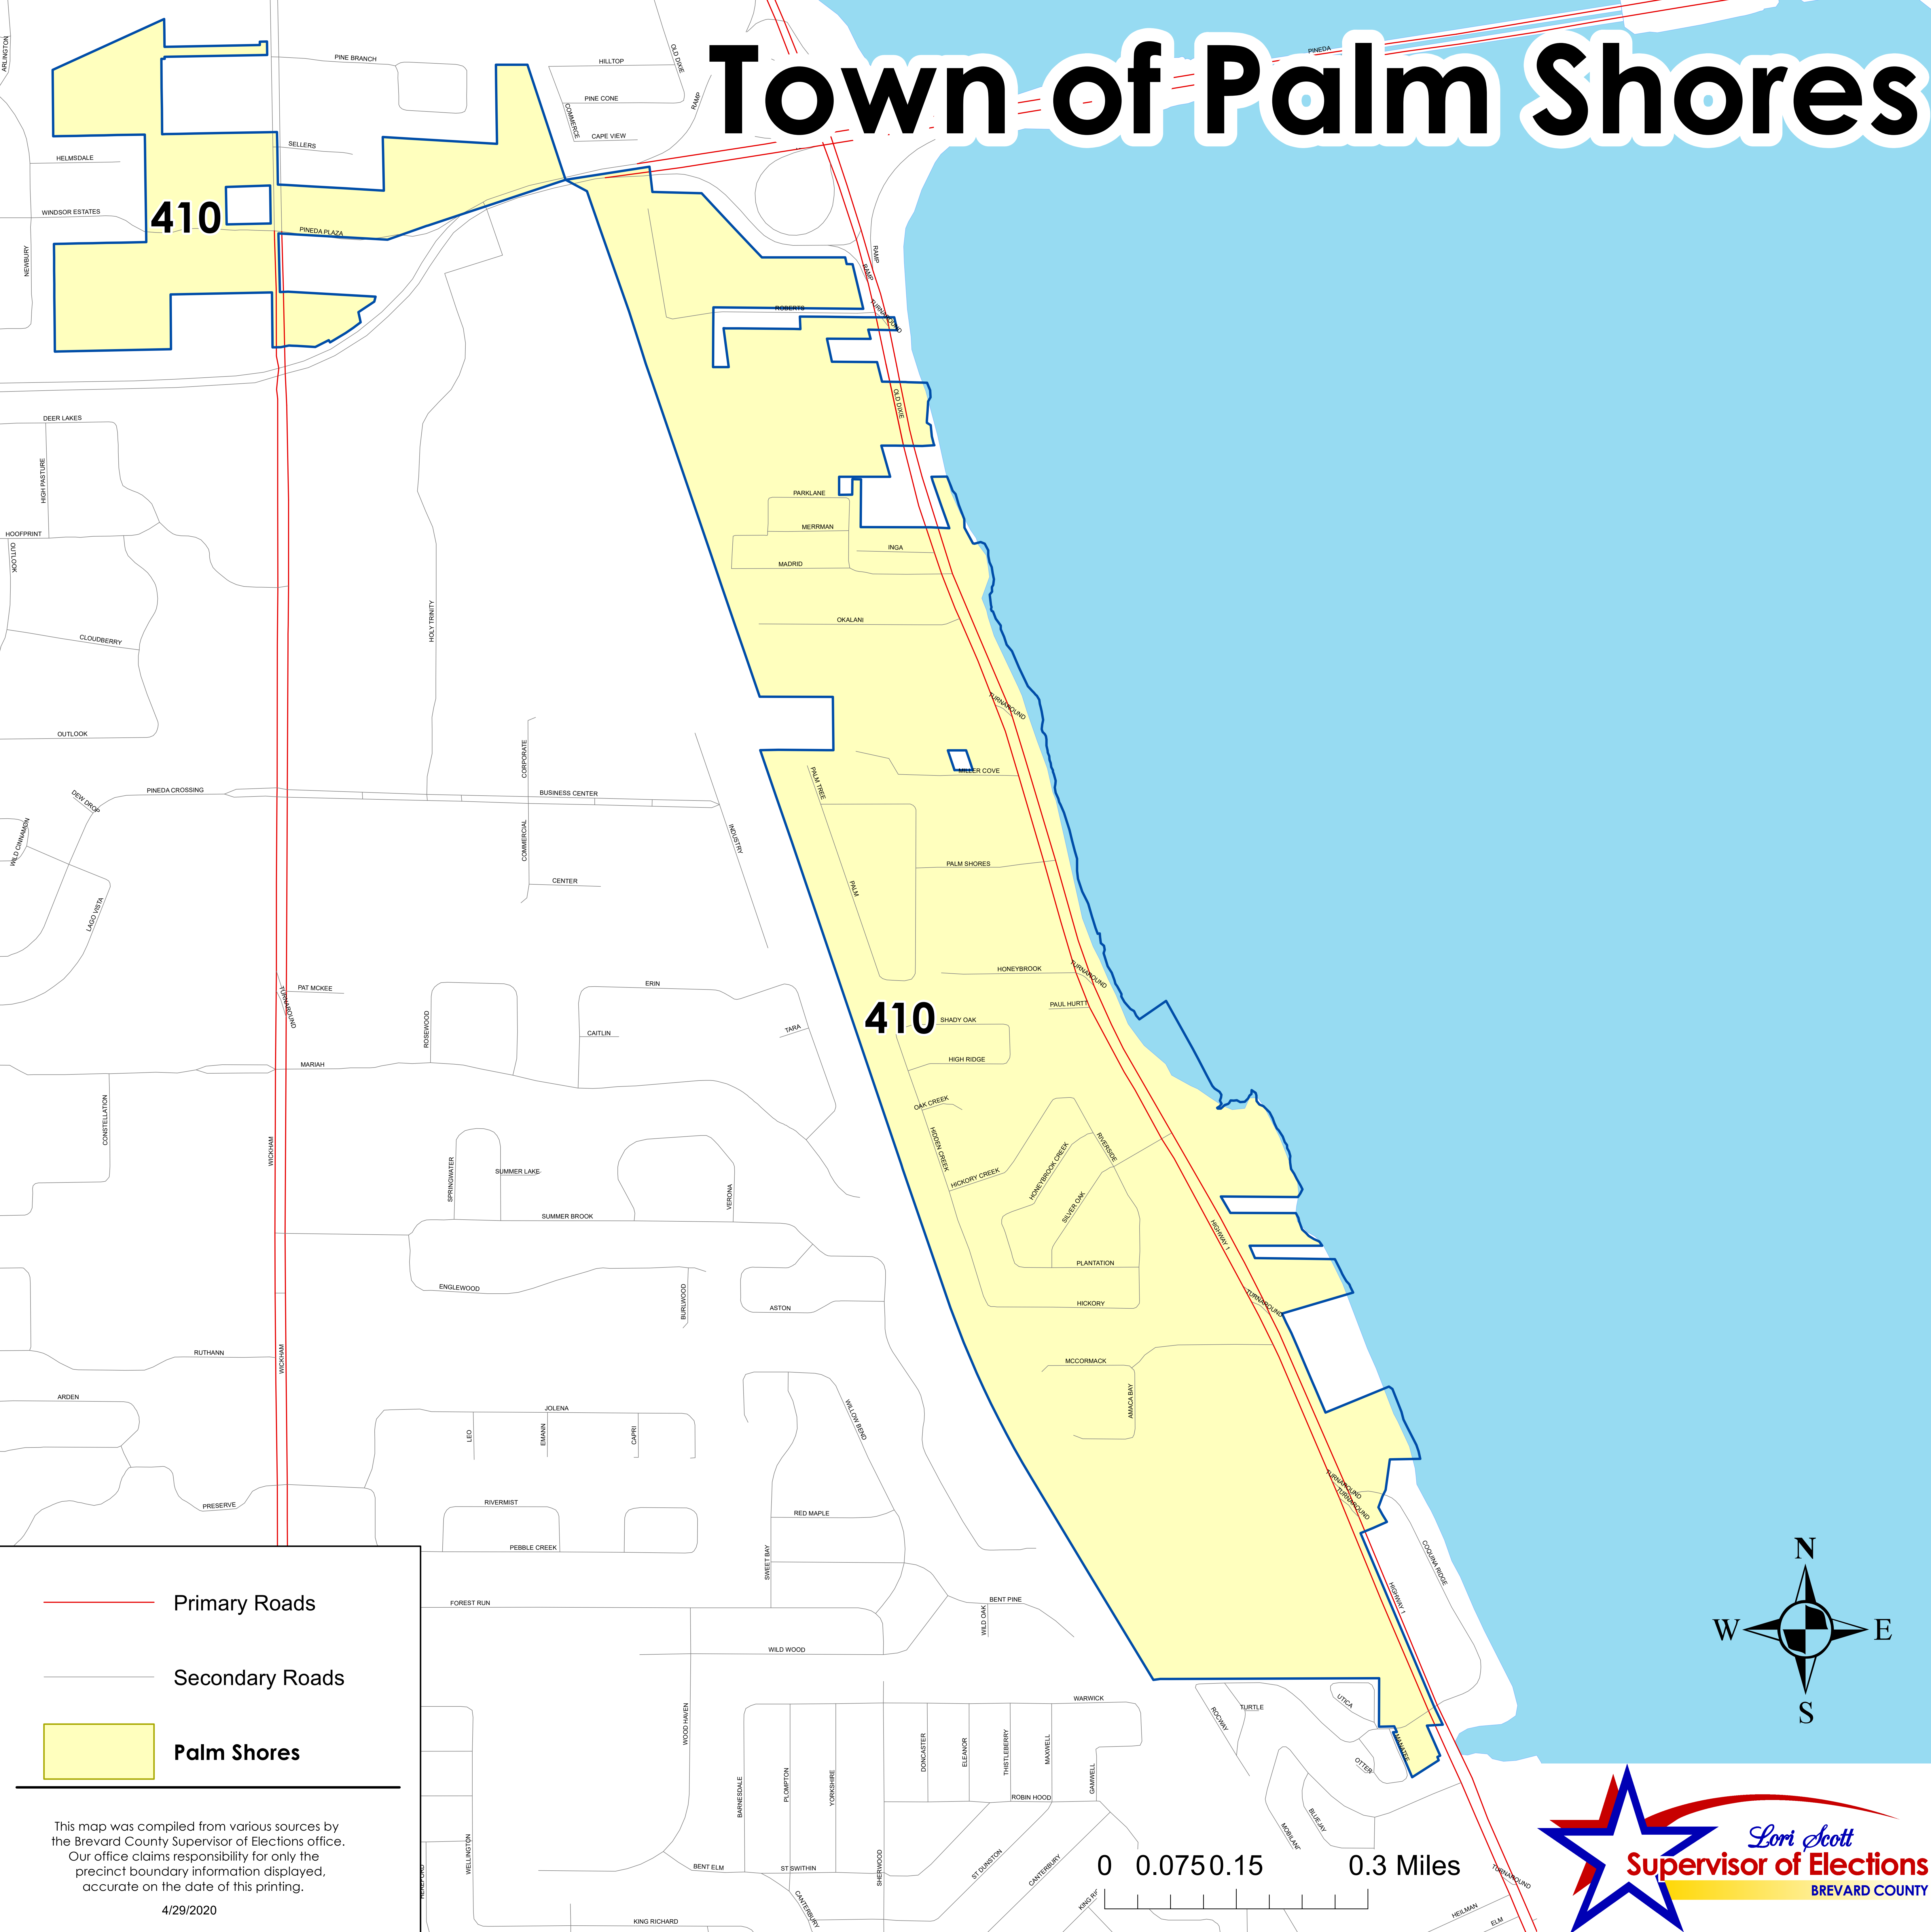

Town of Palm Shores

410

410

-  Primary Roads
-  Secondary Roads
-  Palm Shores

0 0.075 0.15 0.3 Miles

This map was compiled from various sources by the Brevard County Supervisor of Elections office. Our office claims responsibility for only the precinct boundary information displayed, accurate on the date of this printing.
4/29/2020