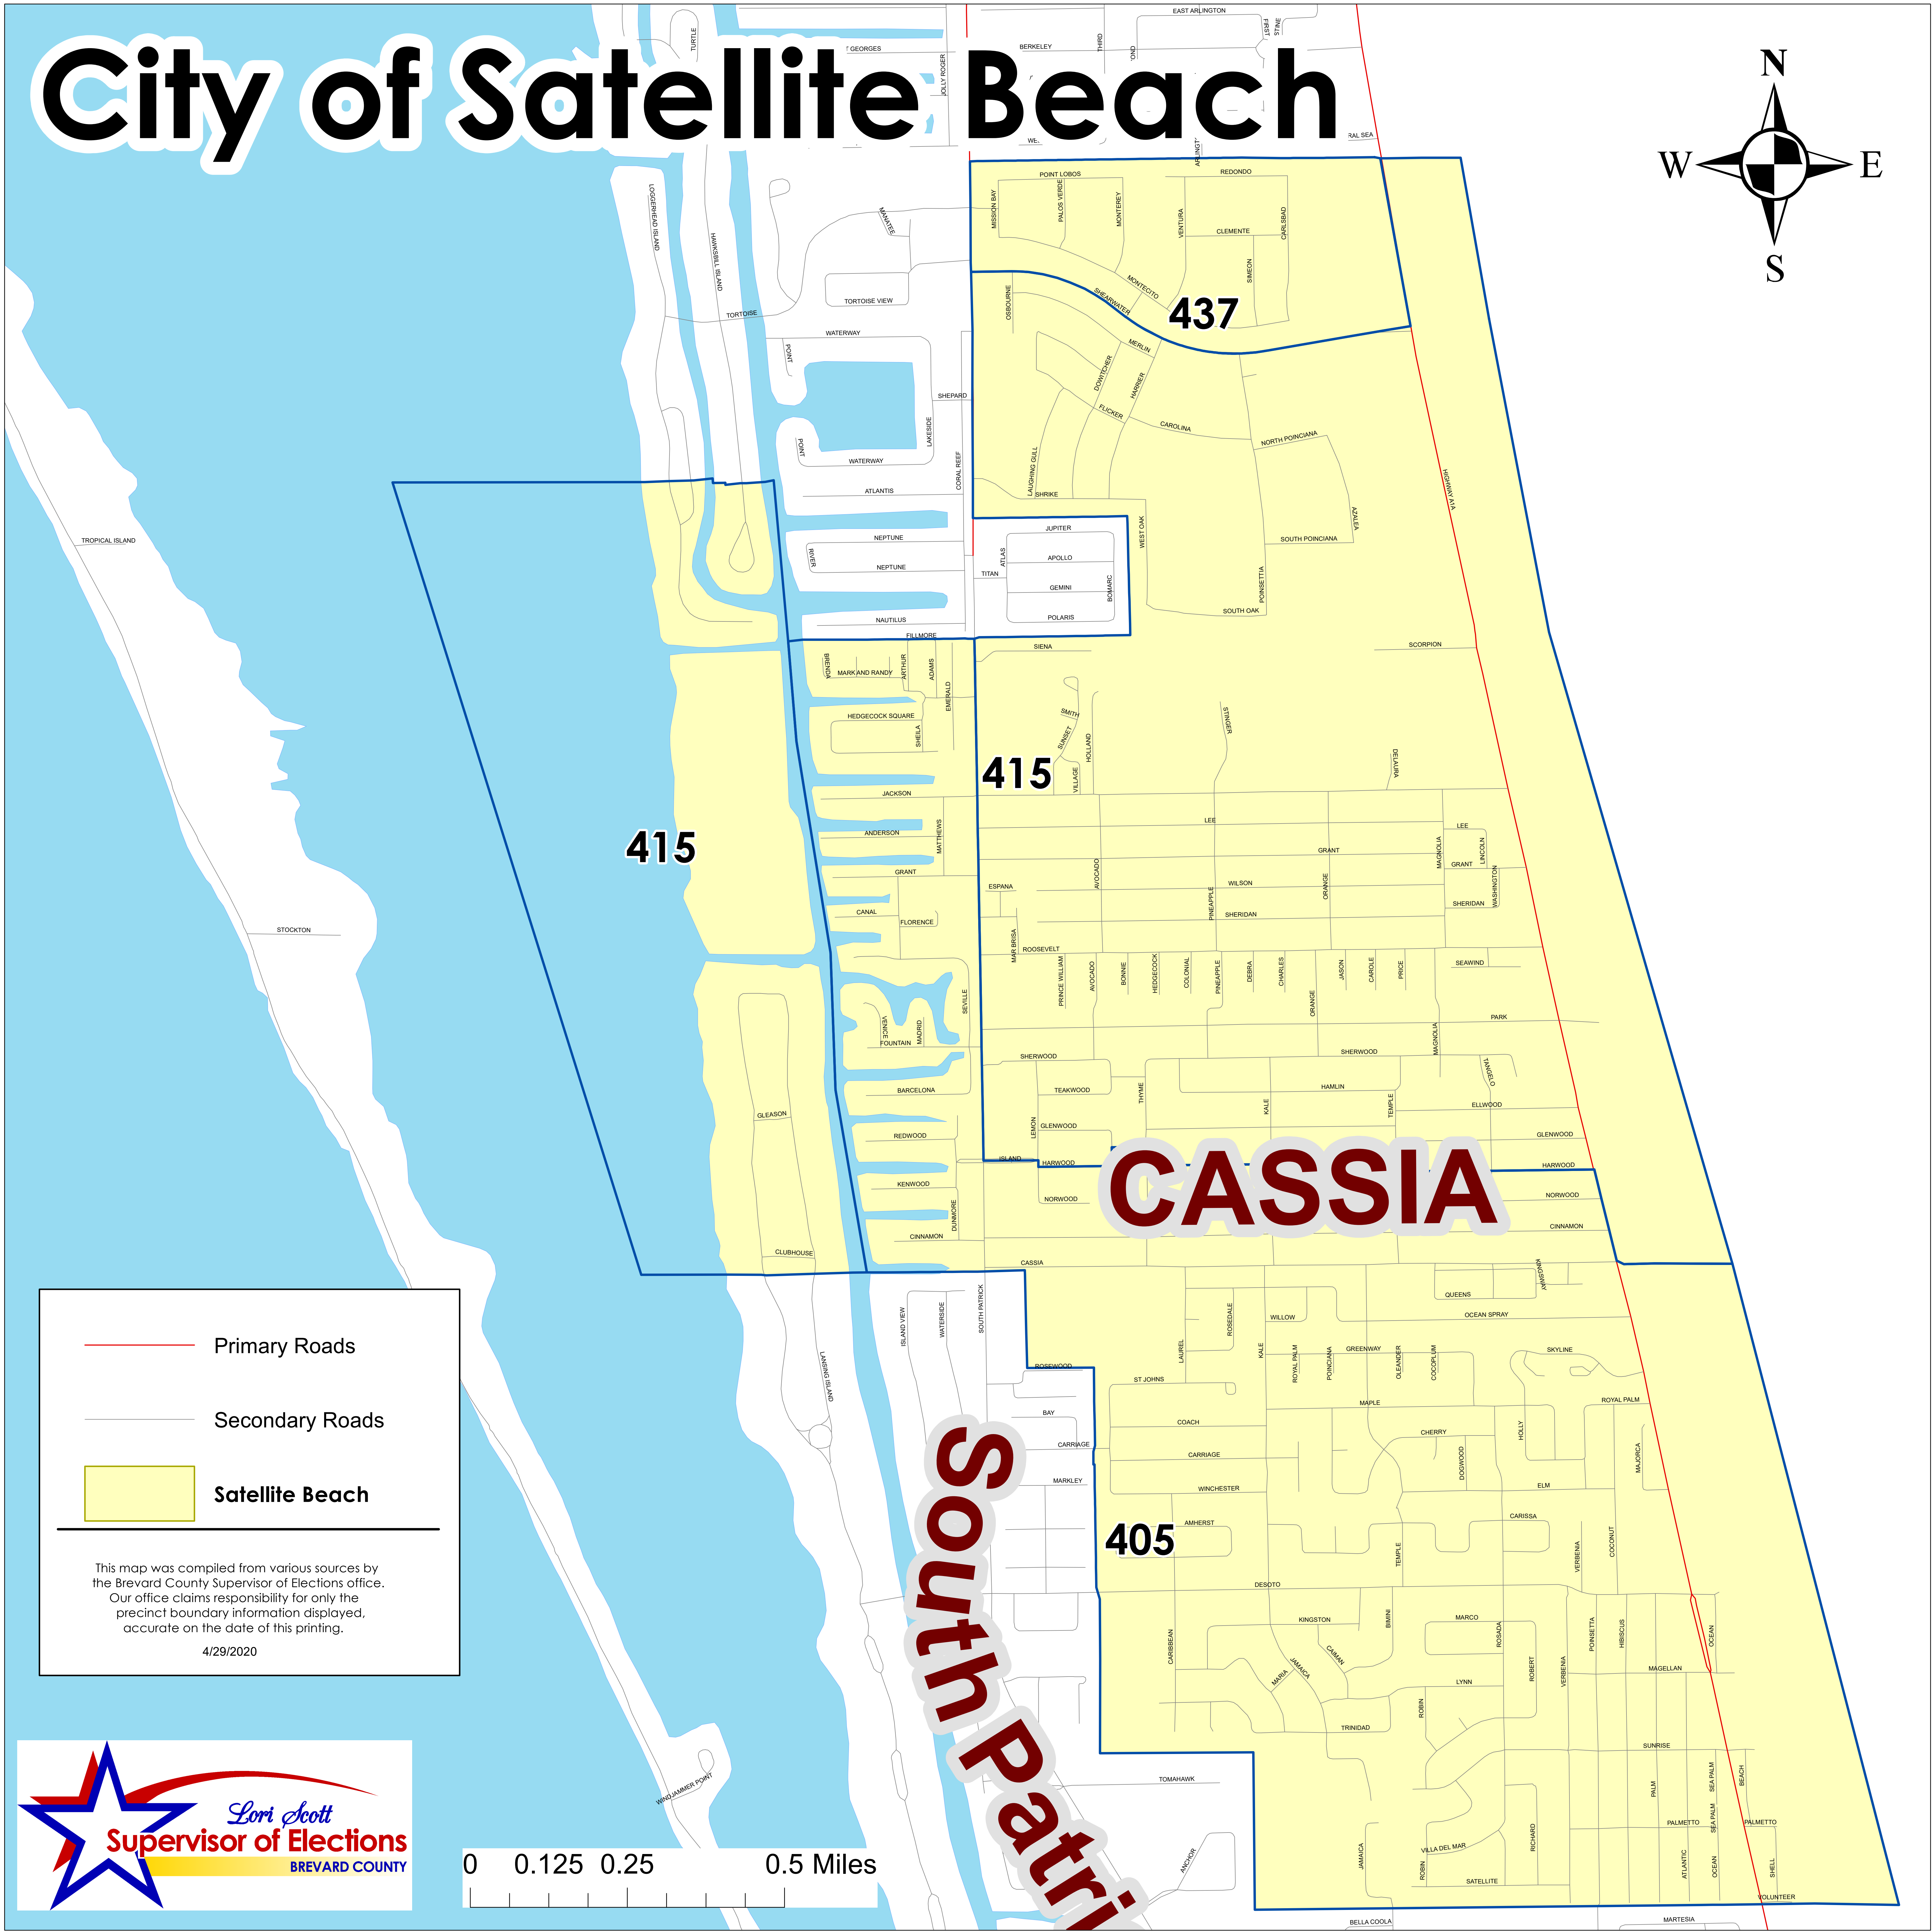

City of Satellite Beach

CASSIA

South Patriot

415

415

437

405

- Primary Roads
- Secondary Roads
- Satellite Beach

This map was compiled from various sources by the Brevard County Supervisor of Elections office. Our office claims responsibility for only the precinct boundary information displayed, accurate on the date of this printing.

4/29/2020

0 0.125 0.25 0.5 Miles