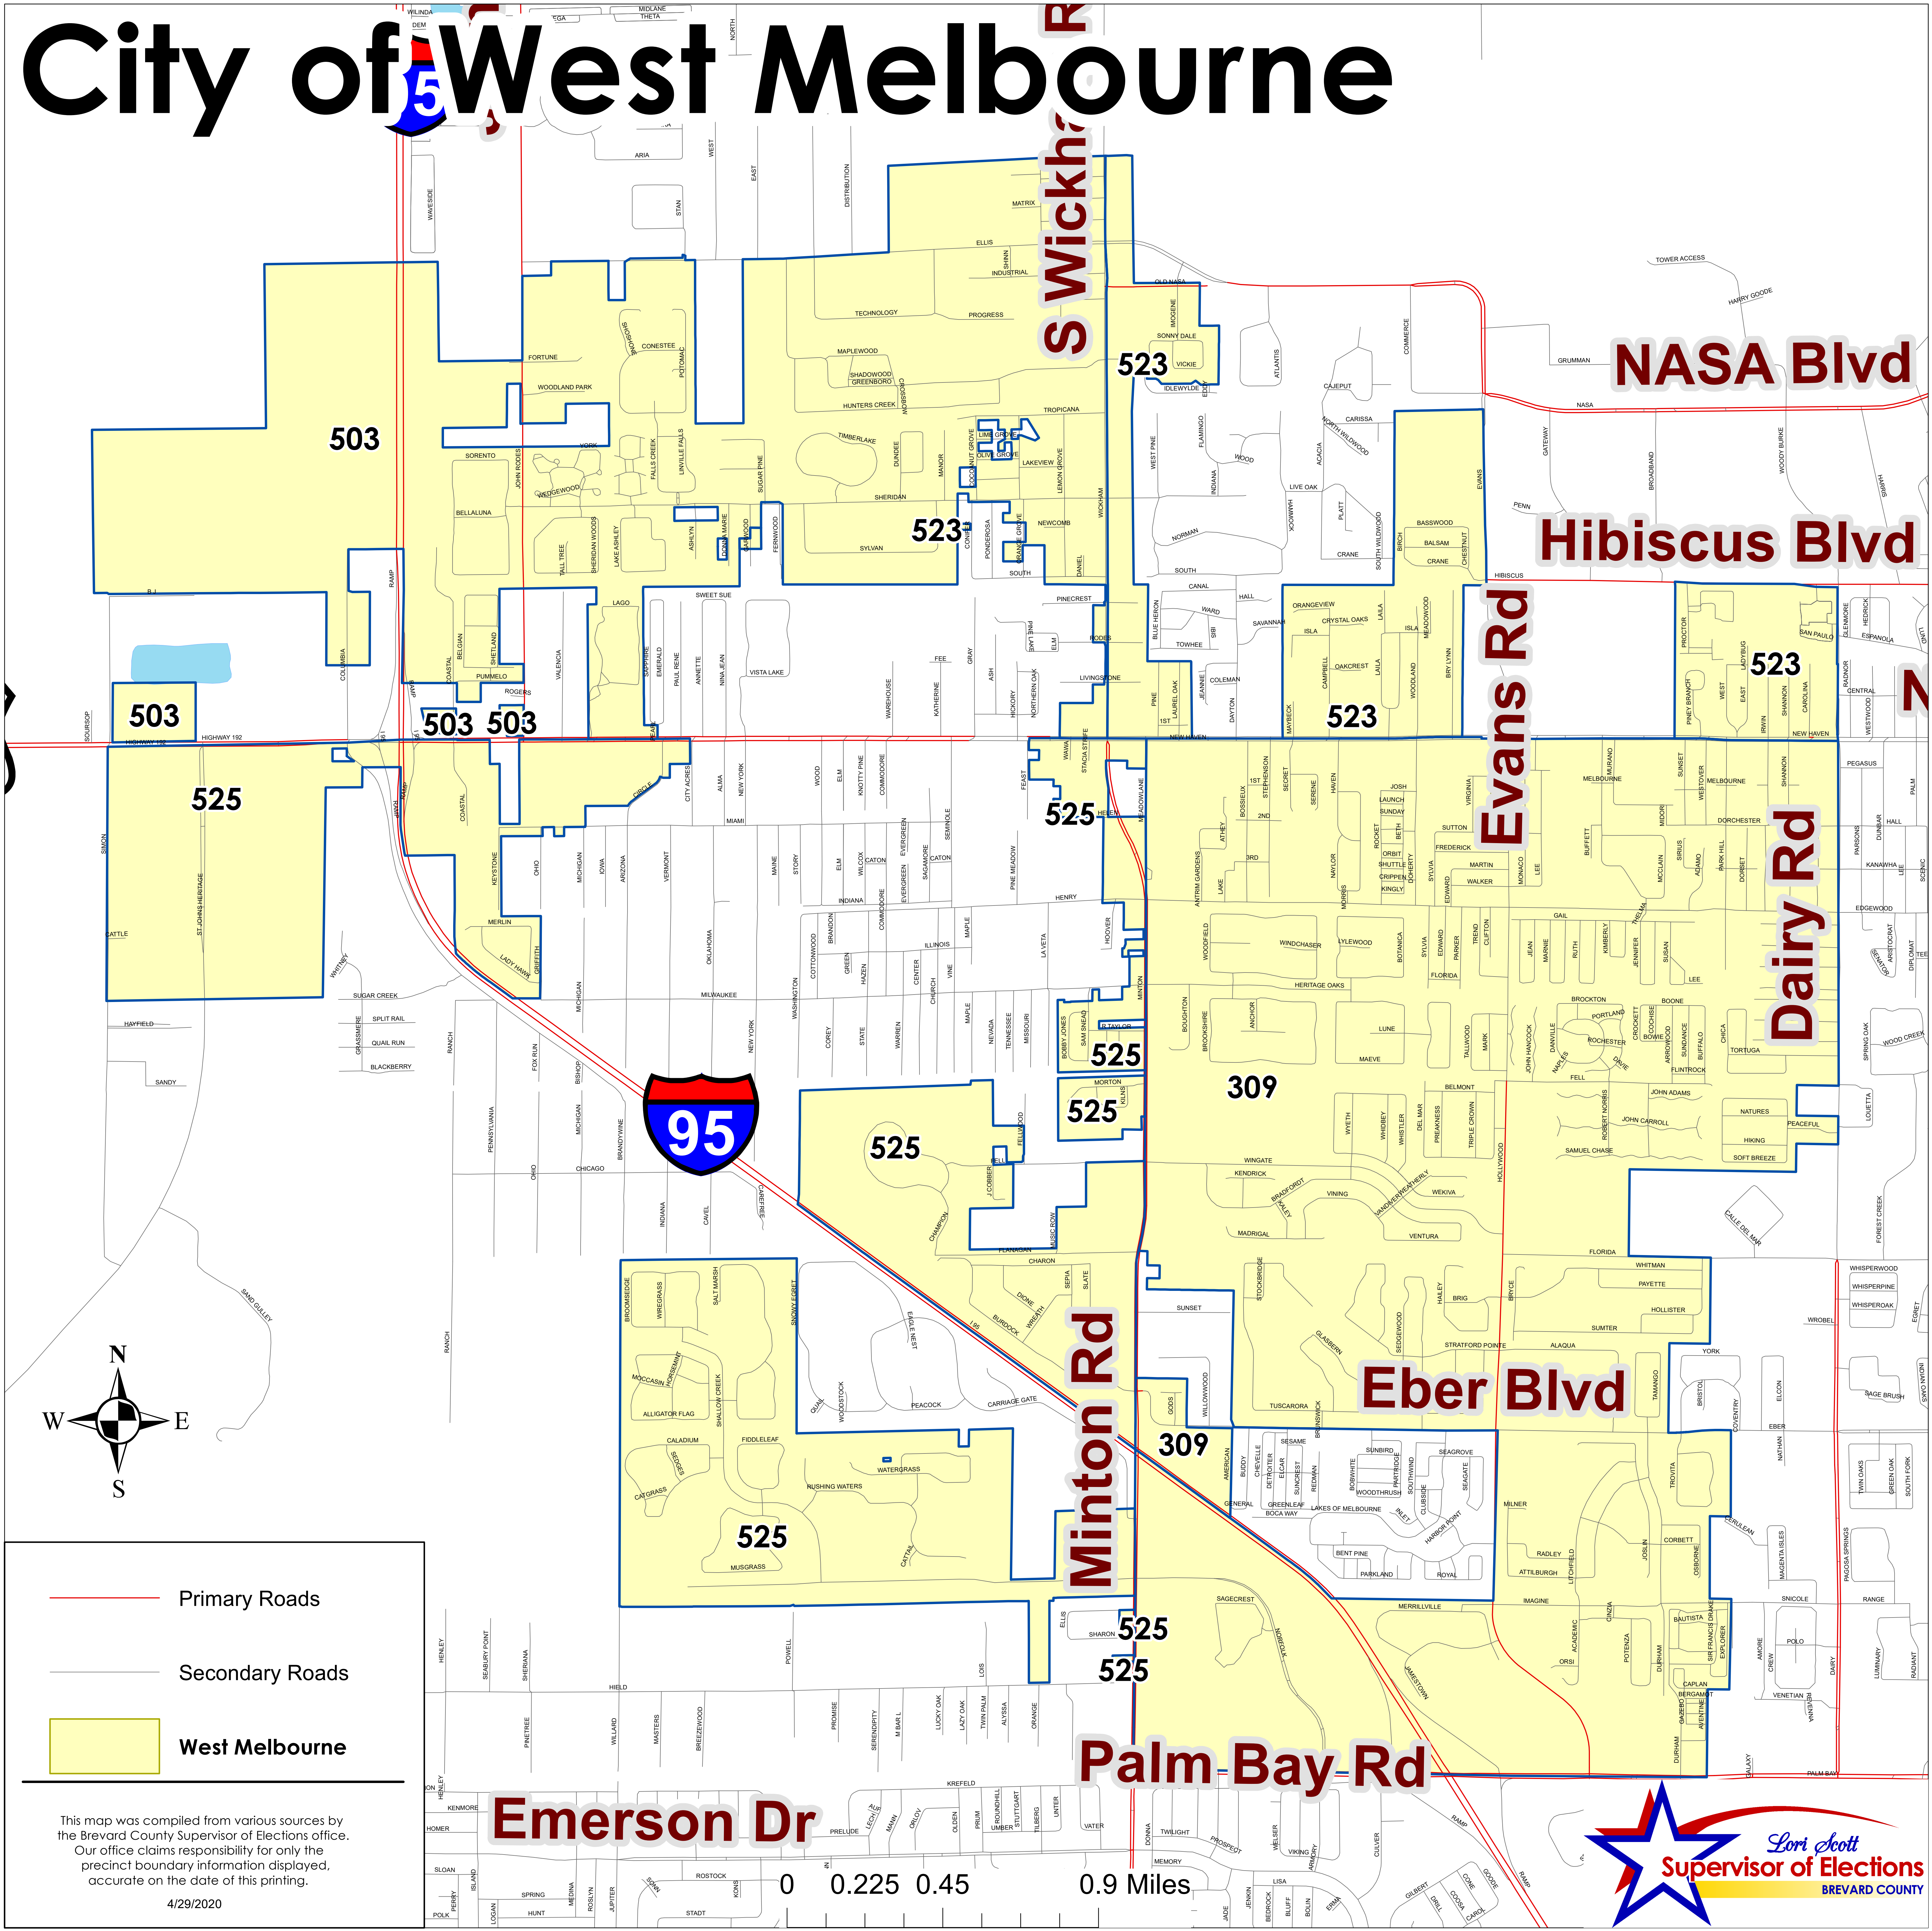

# City of West Melbourne

- Primary Roads
- Secondary Roads
- West Melbourne

This map was compiled from various sources by the Brevard County Supervisor of Elections office. Our office claims responsibility for only the precinct boundary information displayed, accurate on the date of this printing.

4/29/2020

0 0.225 0.45 0.9 Miles