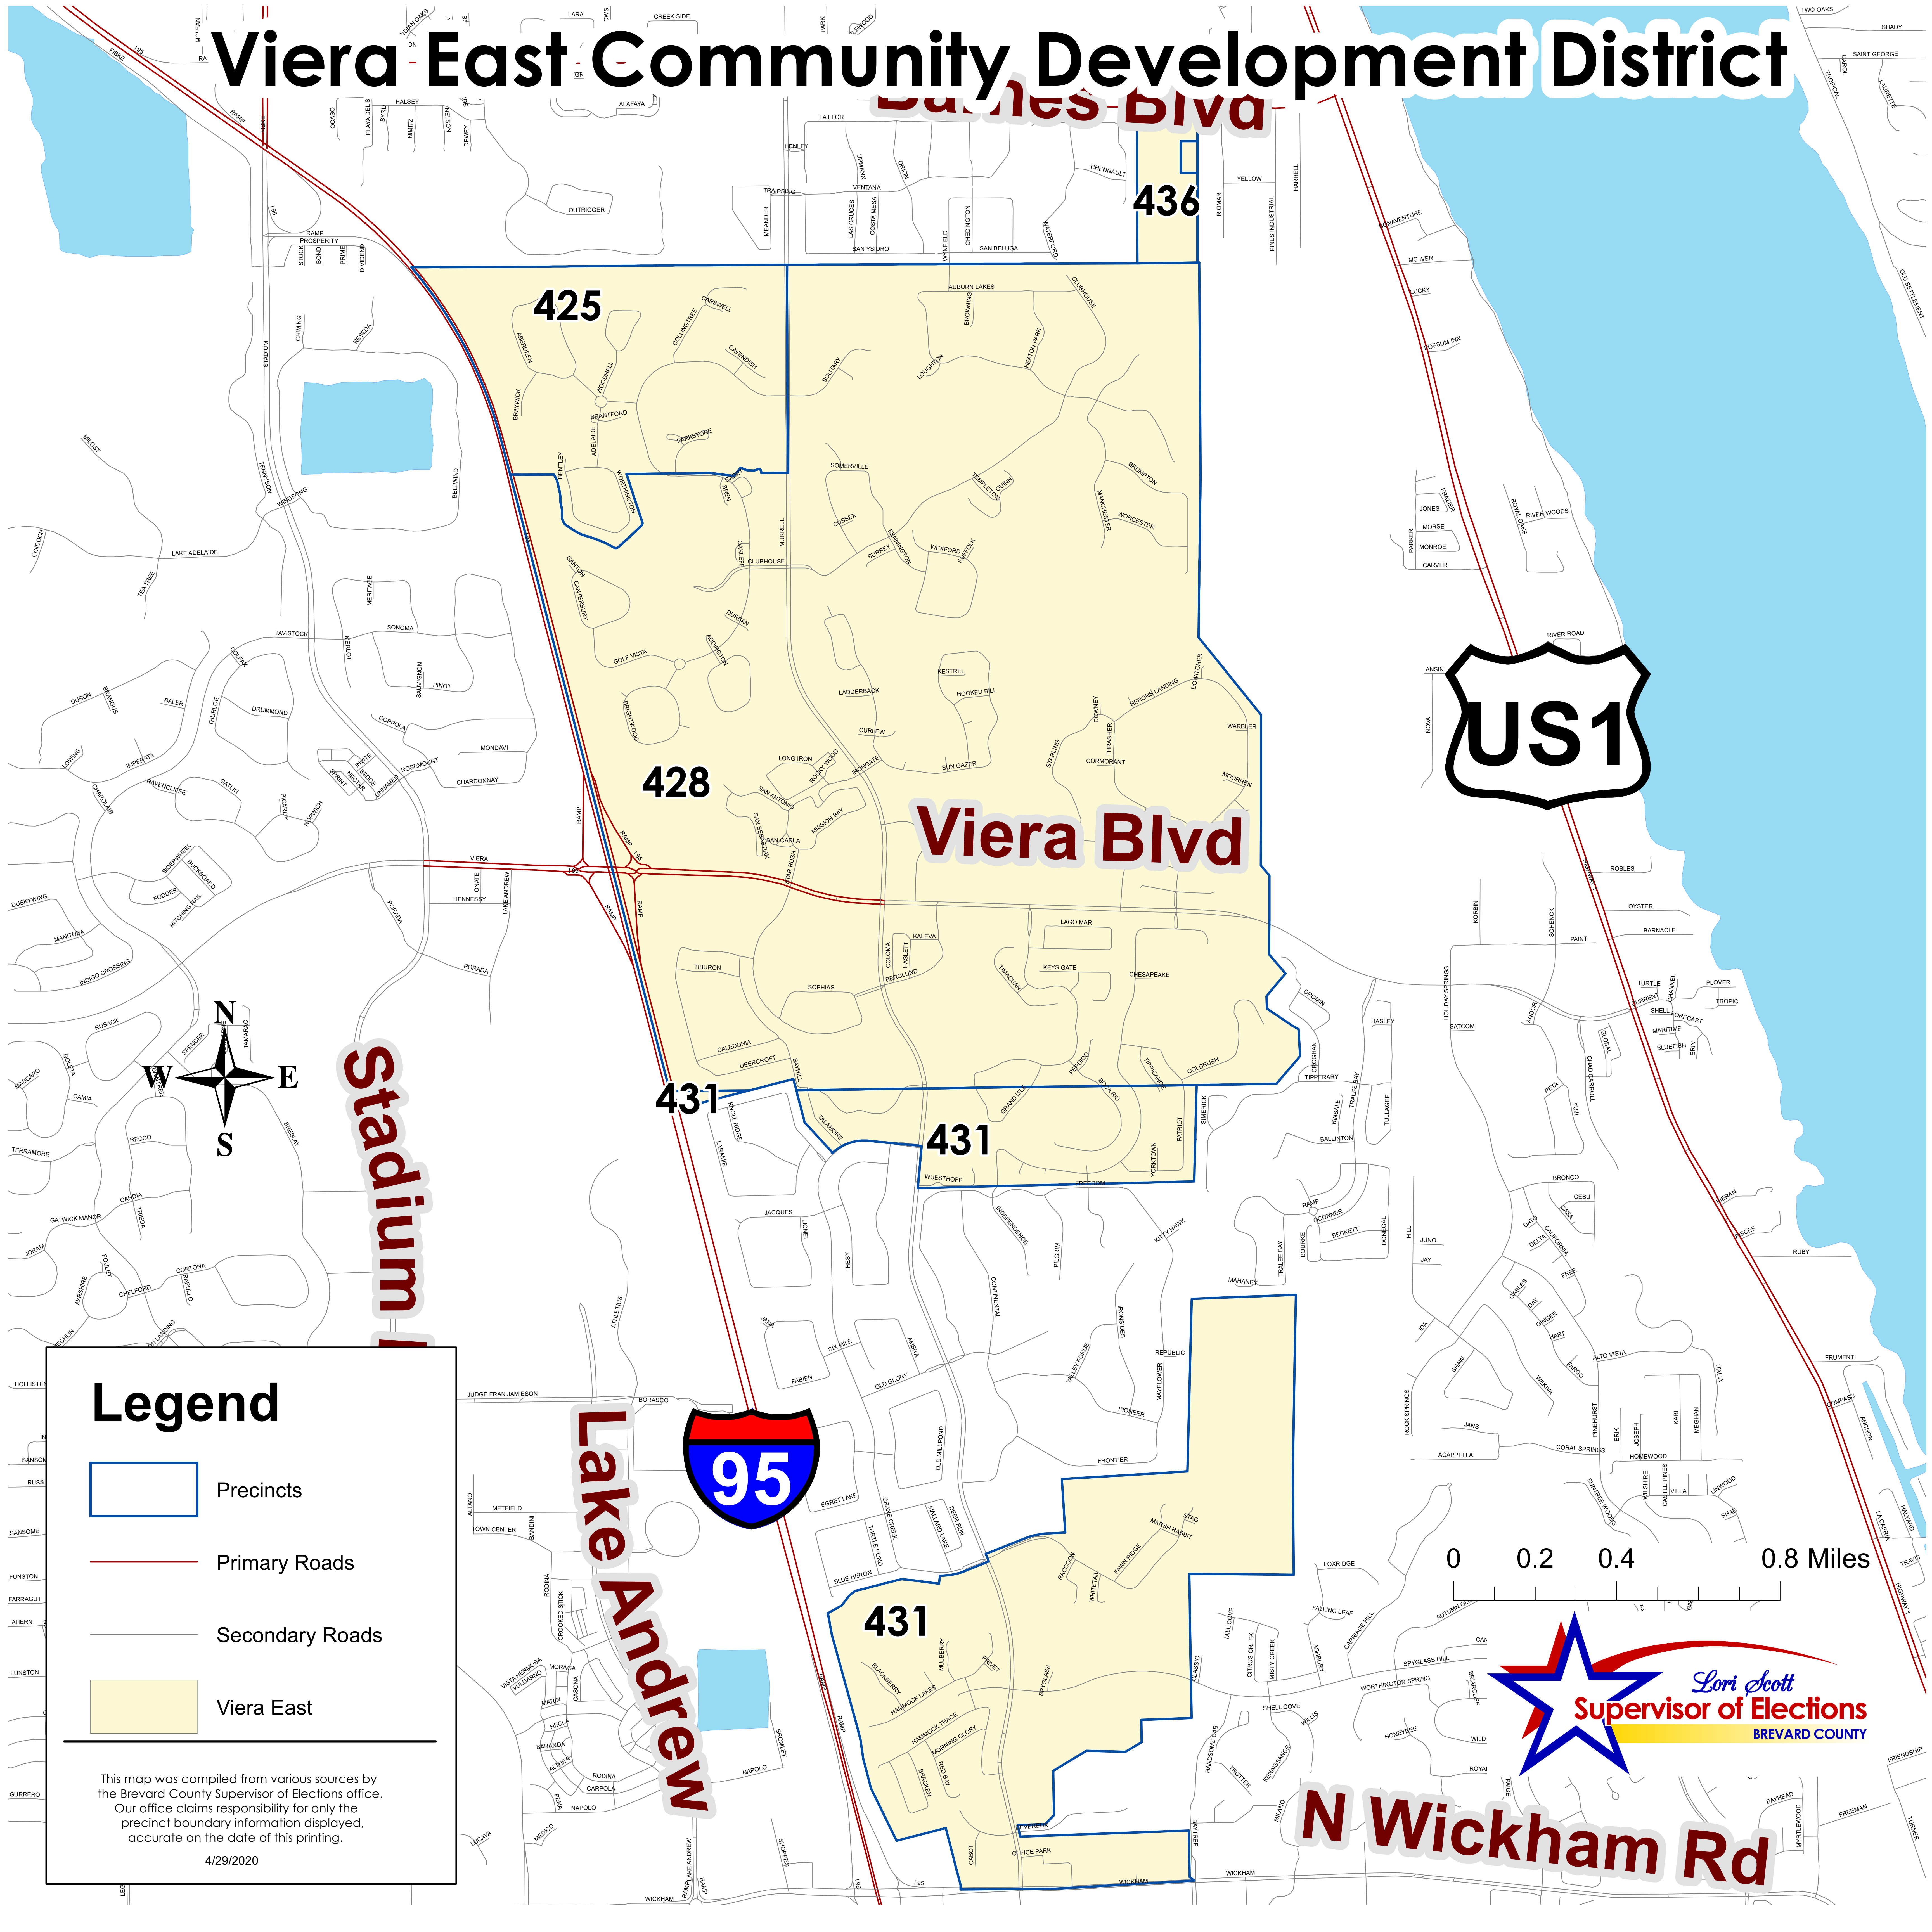

Viera East Community Development District

0 0.2 0.4 0.8 Miles

N Wickham Rd

Legend

-  Precincts
-  Primary Roads
-  Secondary Roads
-  Viera East

This map was compiled from various sources by the Brevard County Supervisor of Elections office. Our office claims responsibility for only the precinct boundary information displayed, accurate on the date of this printing.

4/29/2020