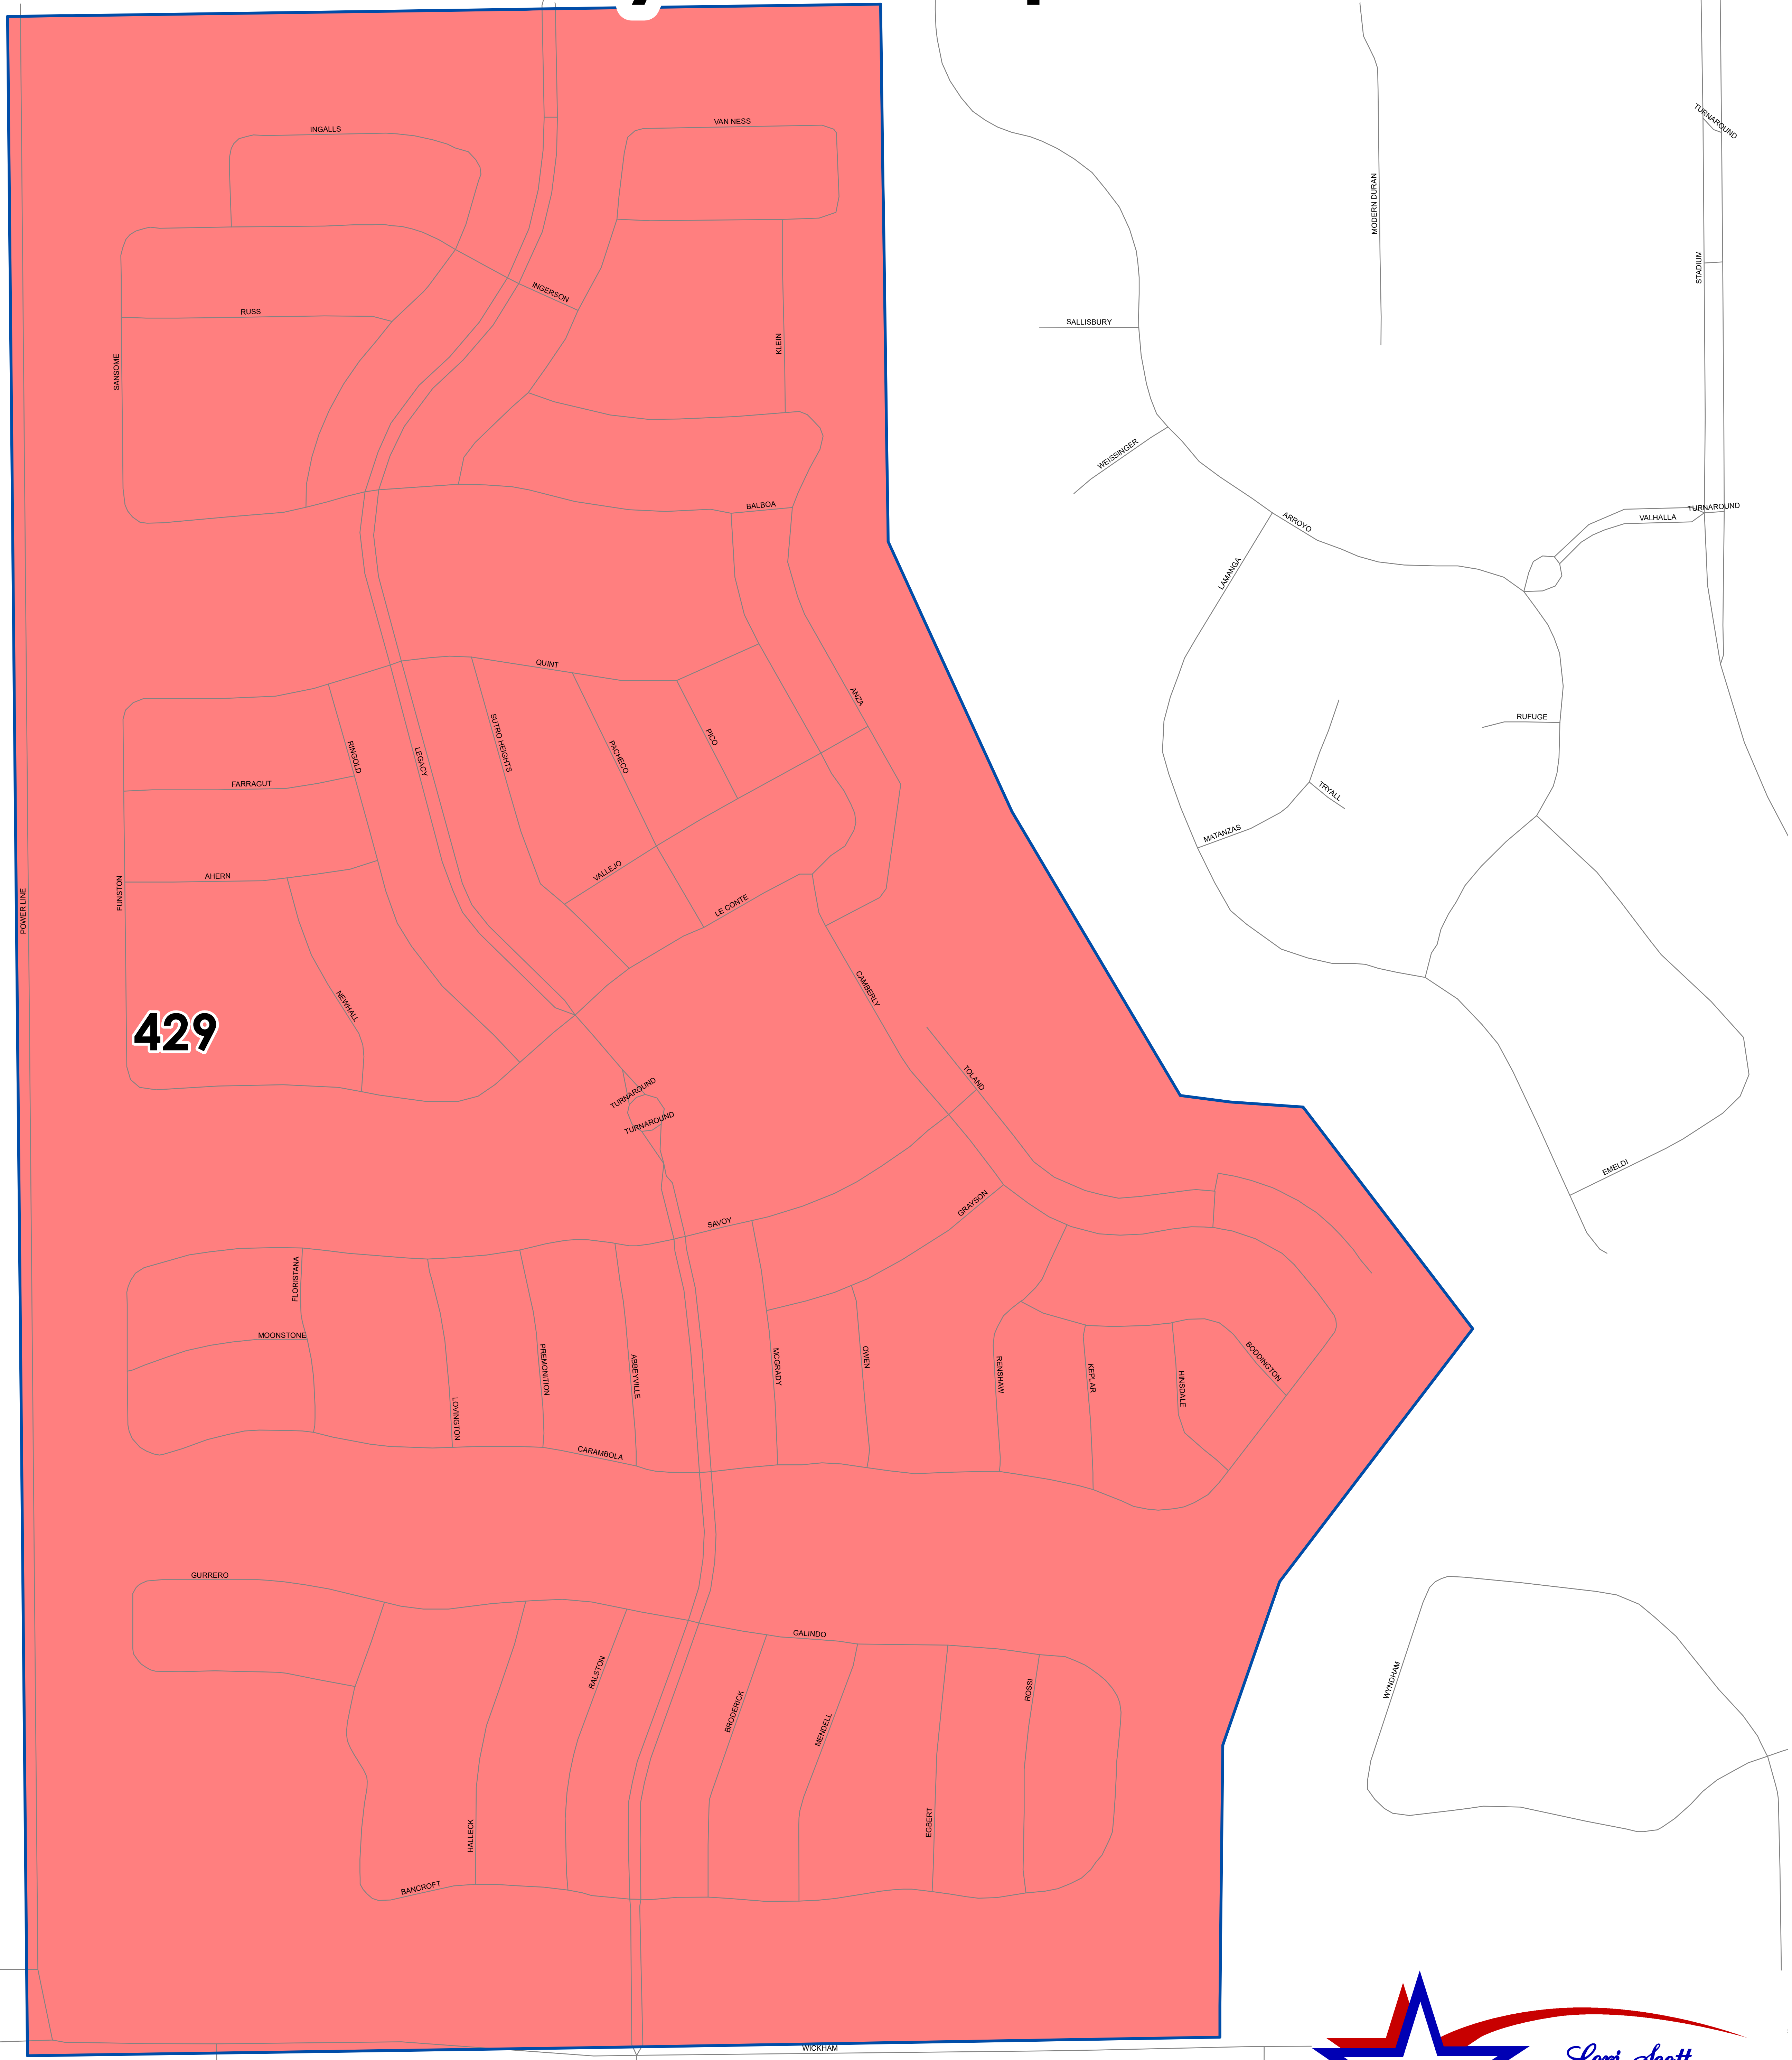

Heritage Isle Community Development District

Legend

-  Precincts
-  Primary Roads
-  Secondary Roads
-  Heritage Isle

This map was compiled from various sources by the Brevard County Supervisor of Elections office. Our office claims responsibility for only the precinct boundary information displayed, accurate on the date of this printing.

4/29/2020

0 0.05 0.1 0.2 Miles