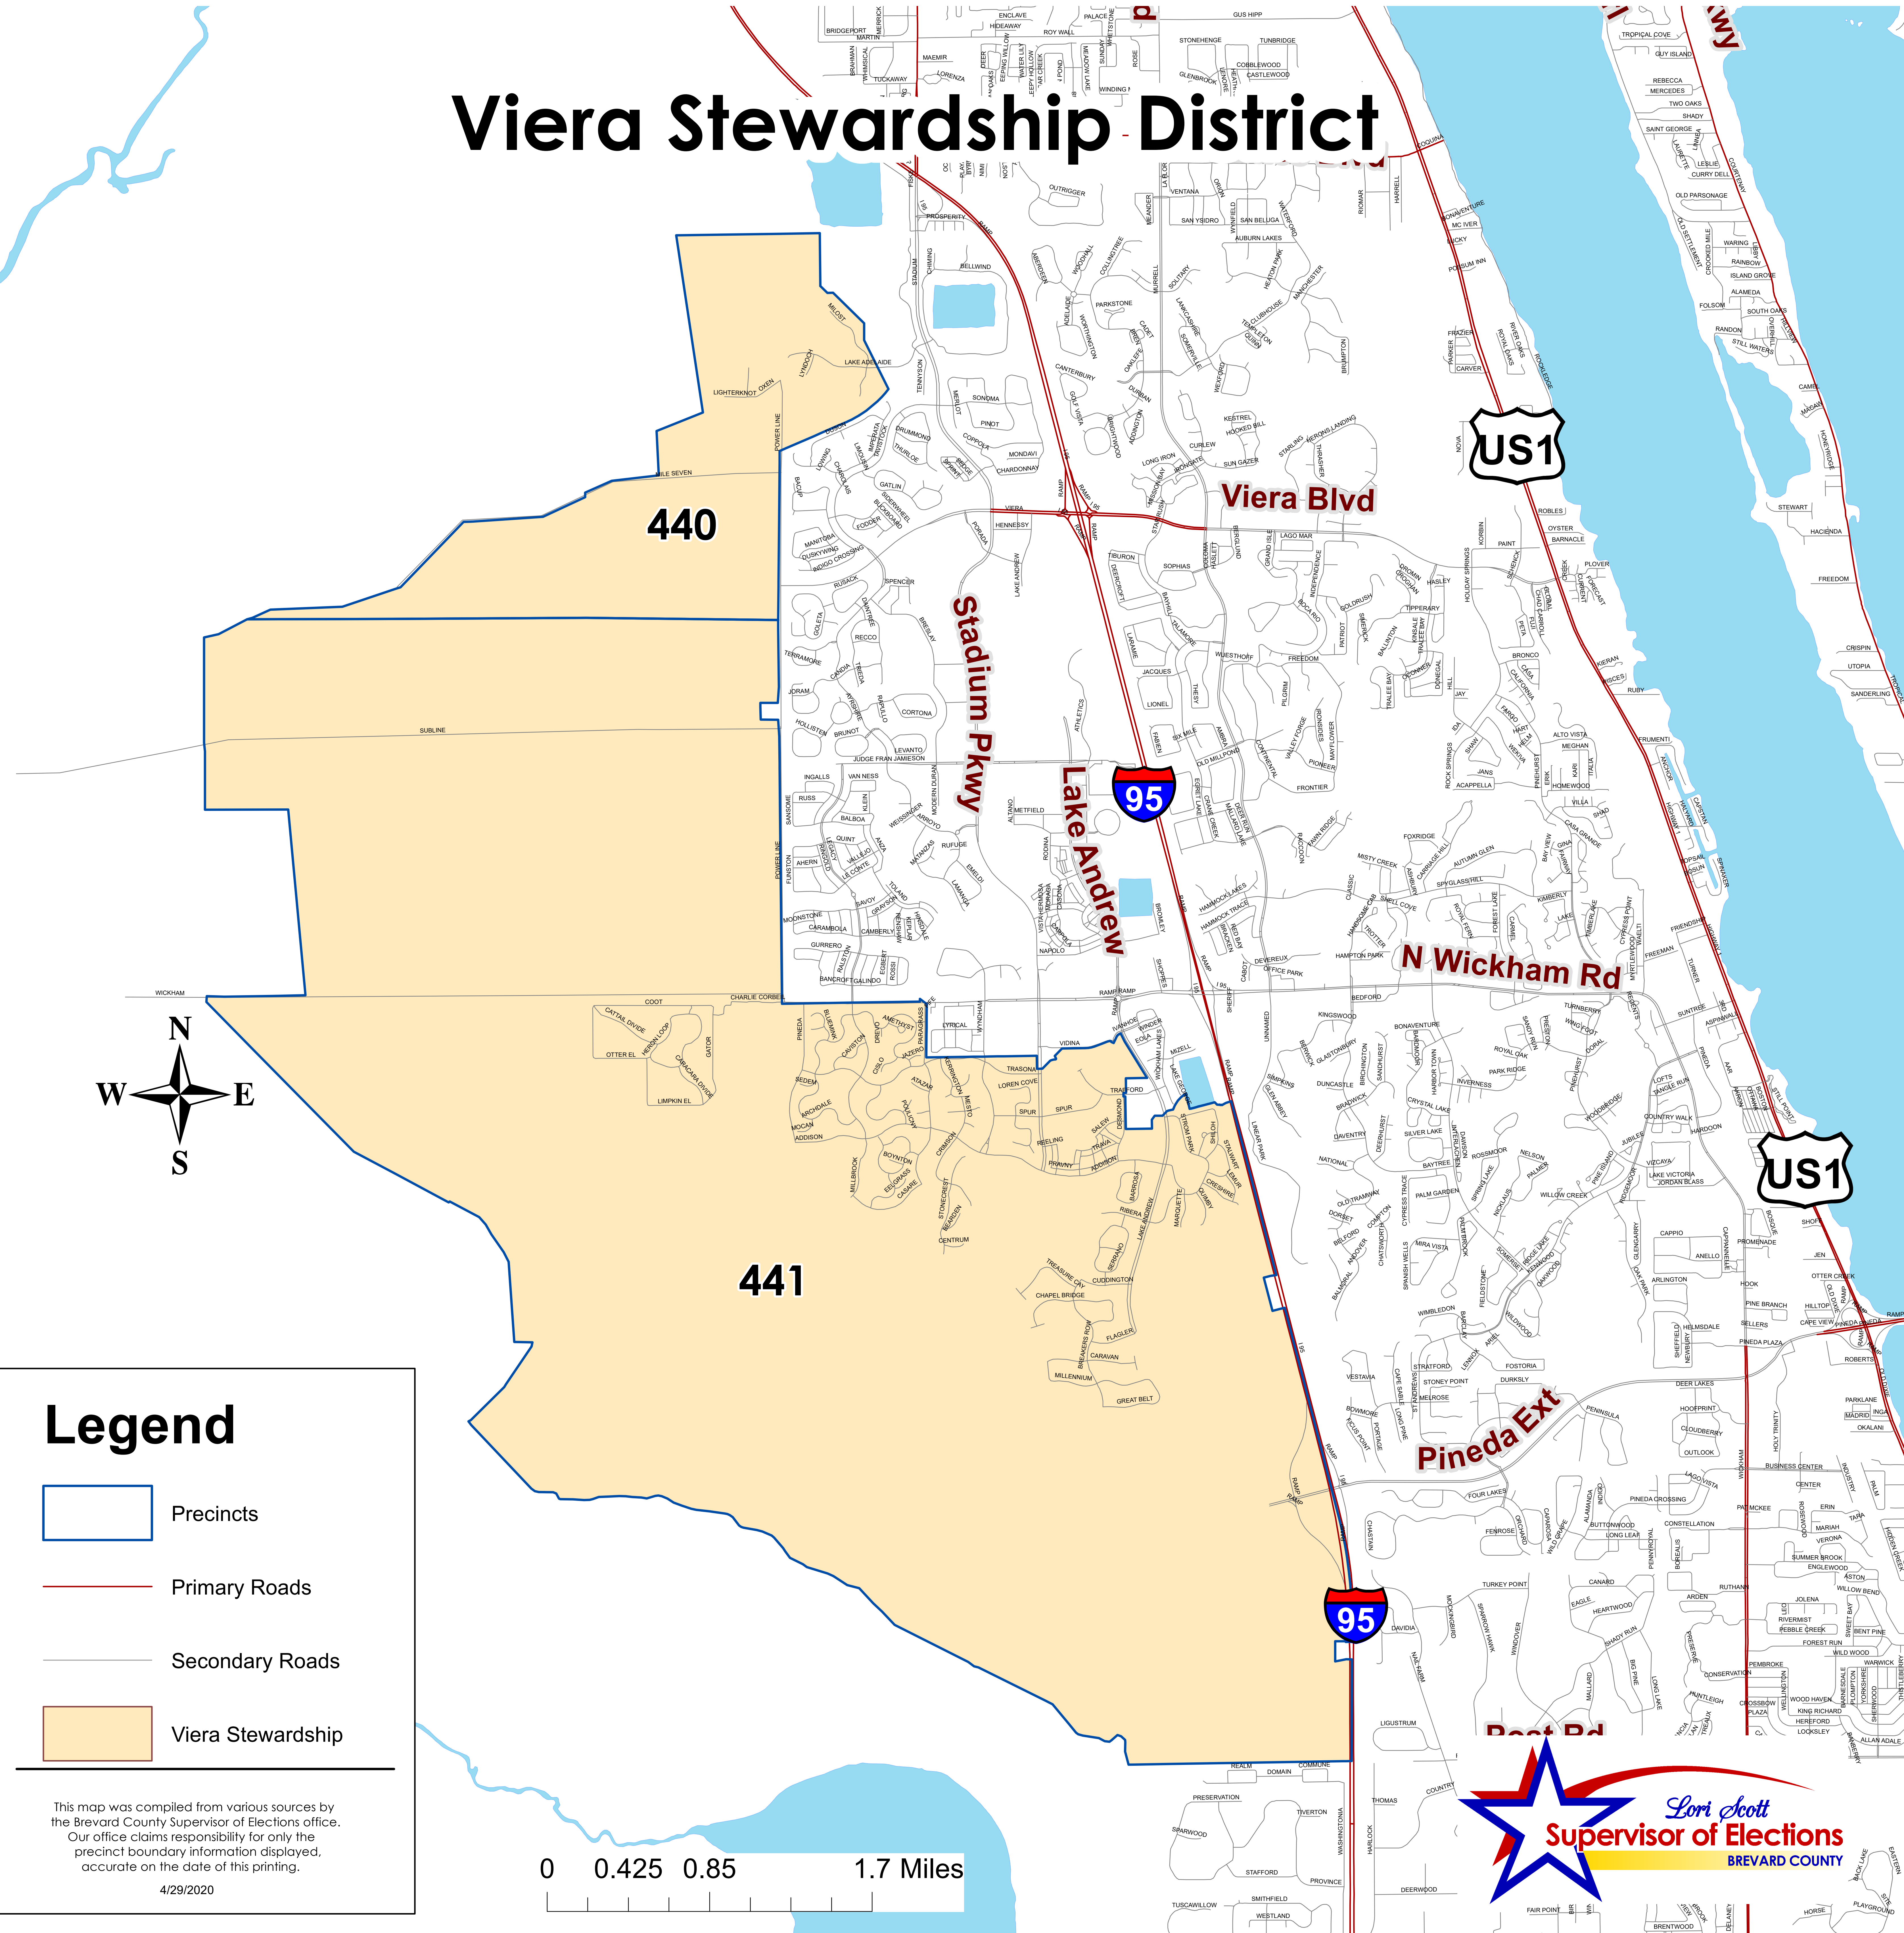

Viera Stewardship District

Legend

-  Precincts
-  Primary Roads
-  Secondary Roads
-  Viera Stewardship

This map was compiled from various sources by the Brevard County Supervisor of Elections office. Our office claims responsibility for only the precinct boundary information displayed, accurate on the date of this printing.

4/29/2020

0 0.425 0.85 1.7 Miles