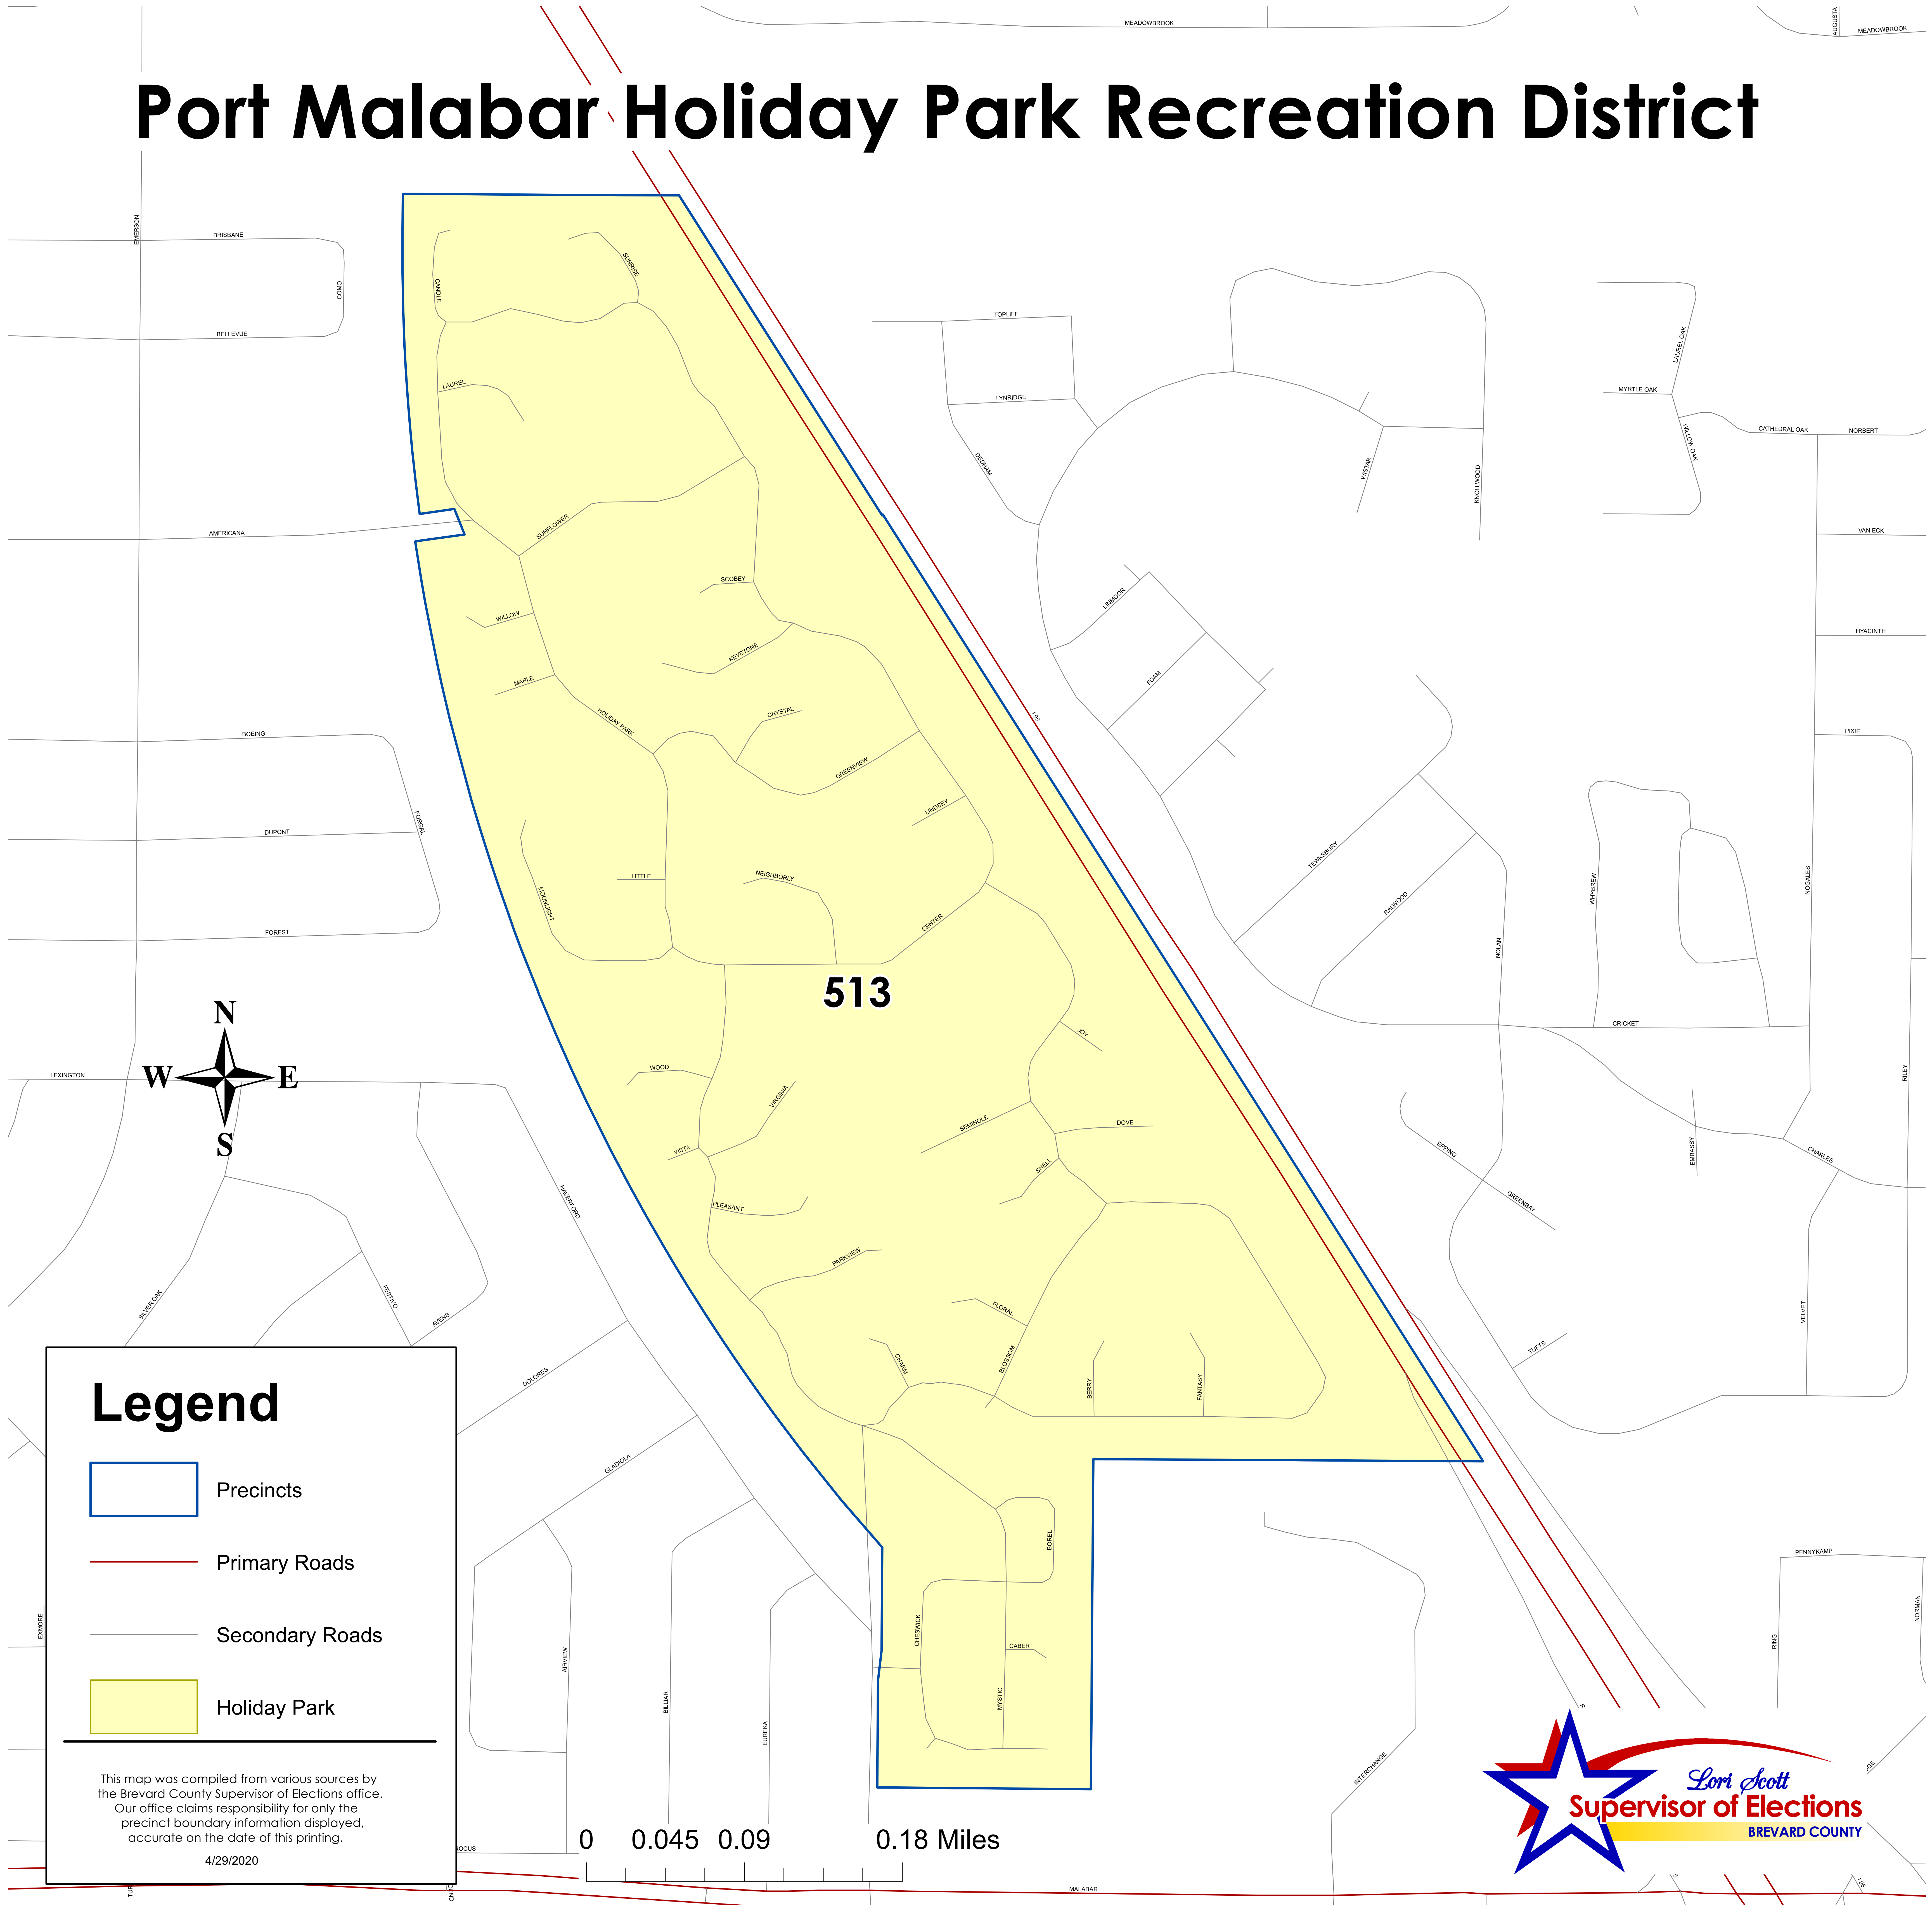

# Port Malabar Holiday Park Recreation District

## Legend

-  Precincts
-  Primary Roads
-  Secondary Roads
-  Holiday Park

This map was compiled from various sources by the Brevard County Supervisor of Elections office. Our office claims responsibility for only the precinct boundary information displayed, accurate on the date of this printing.

4/29/2020

0 0.045 0.09 0.18 Miles